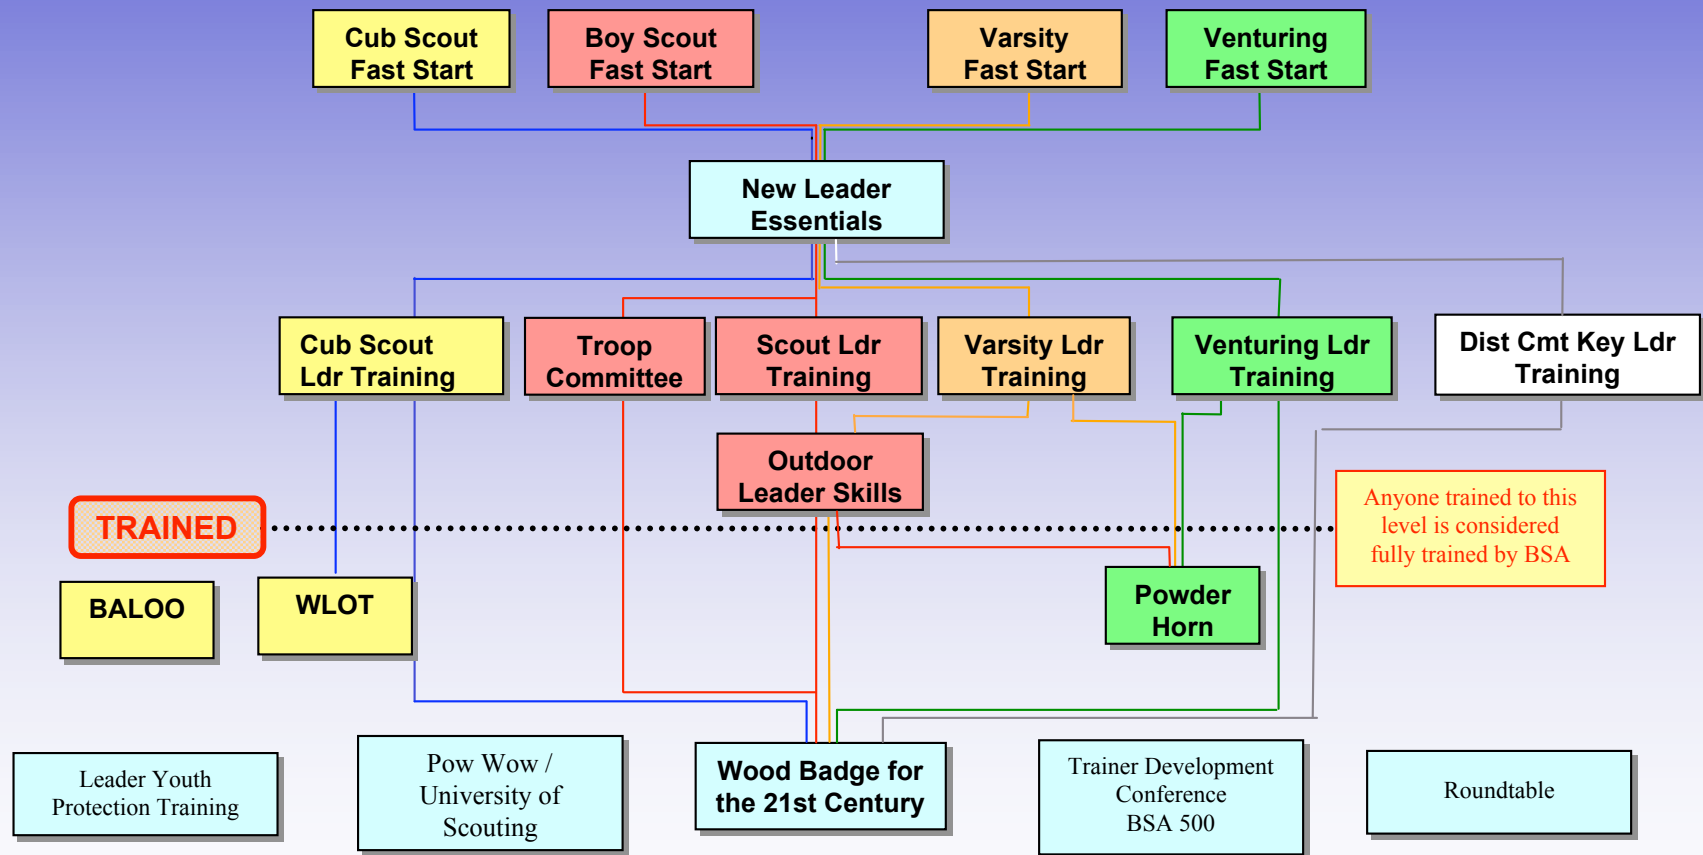

# The Training Continuum

Originally developed by Dave Loomis of Daniel Webster Council  
 - Greenland, NH. (edited by Ken Todd)